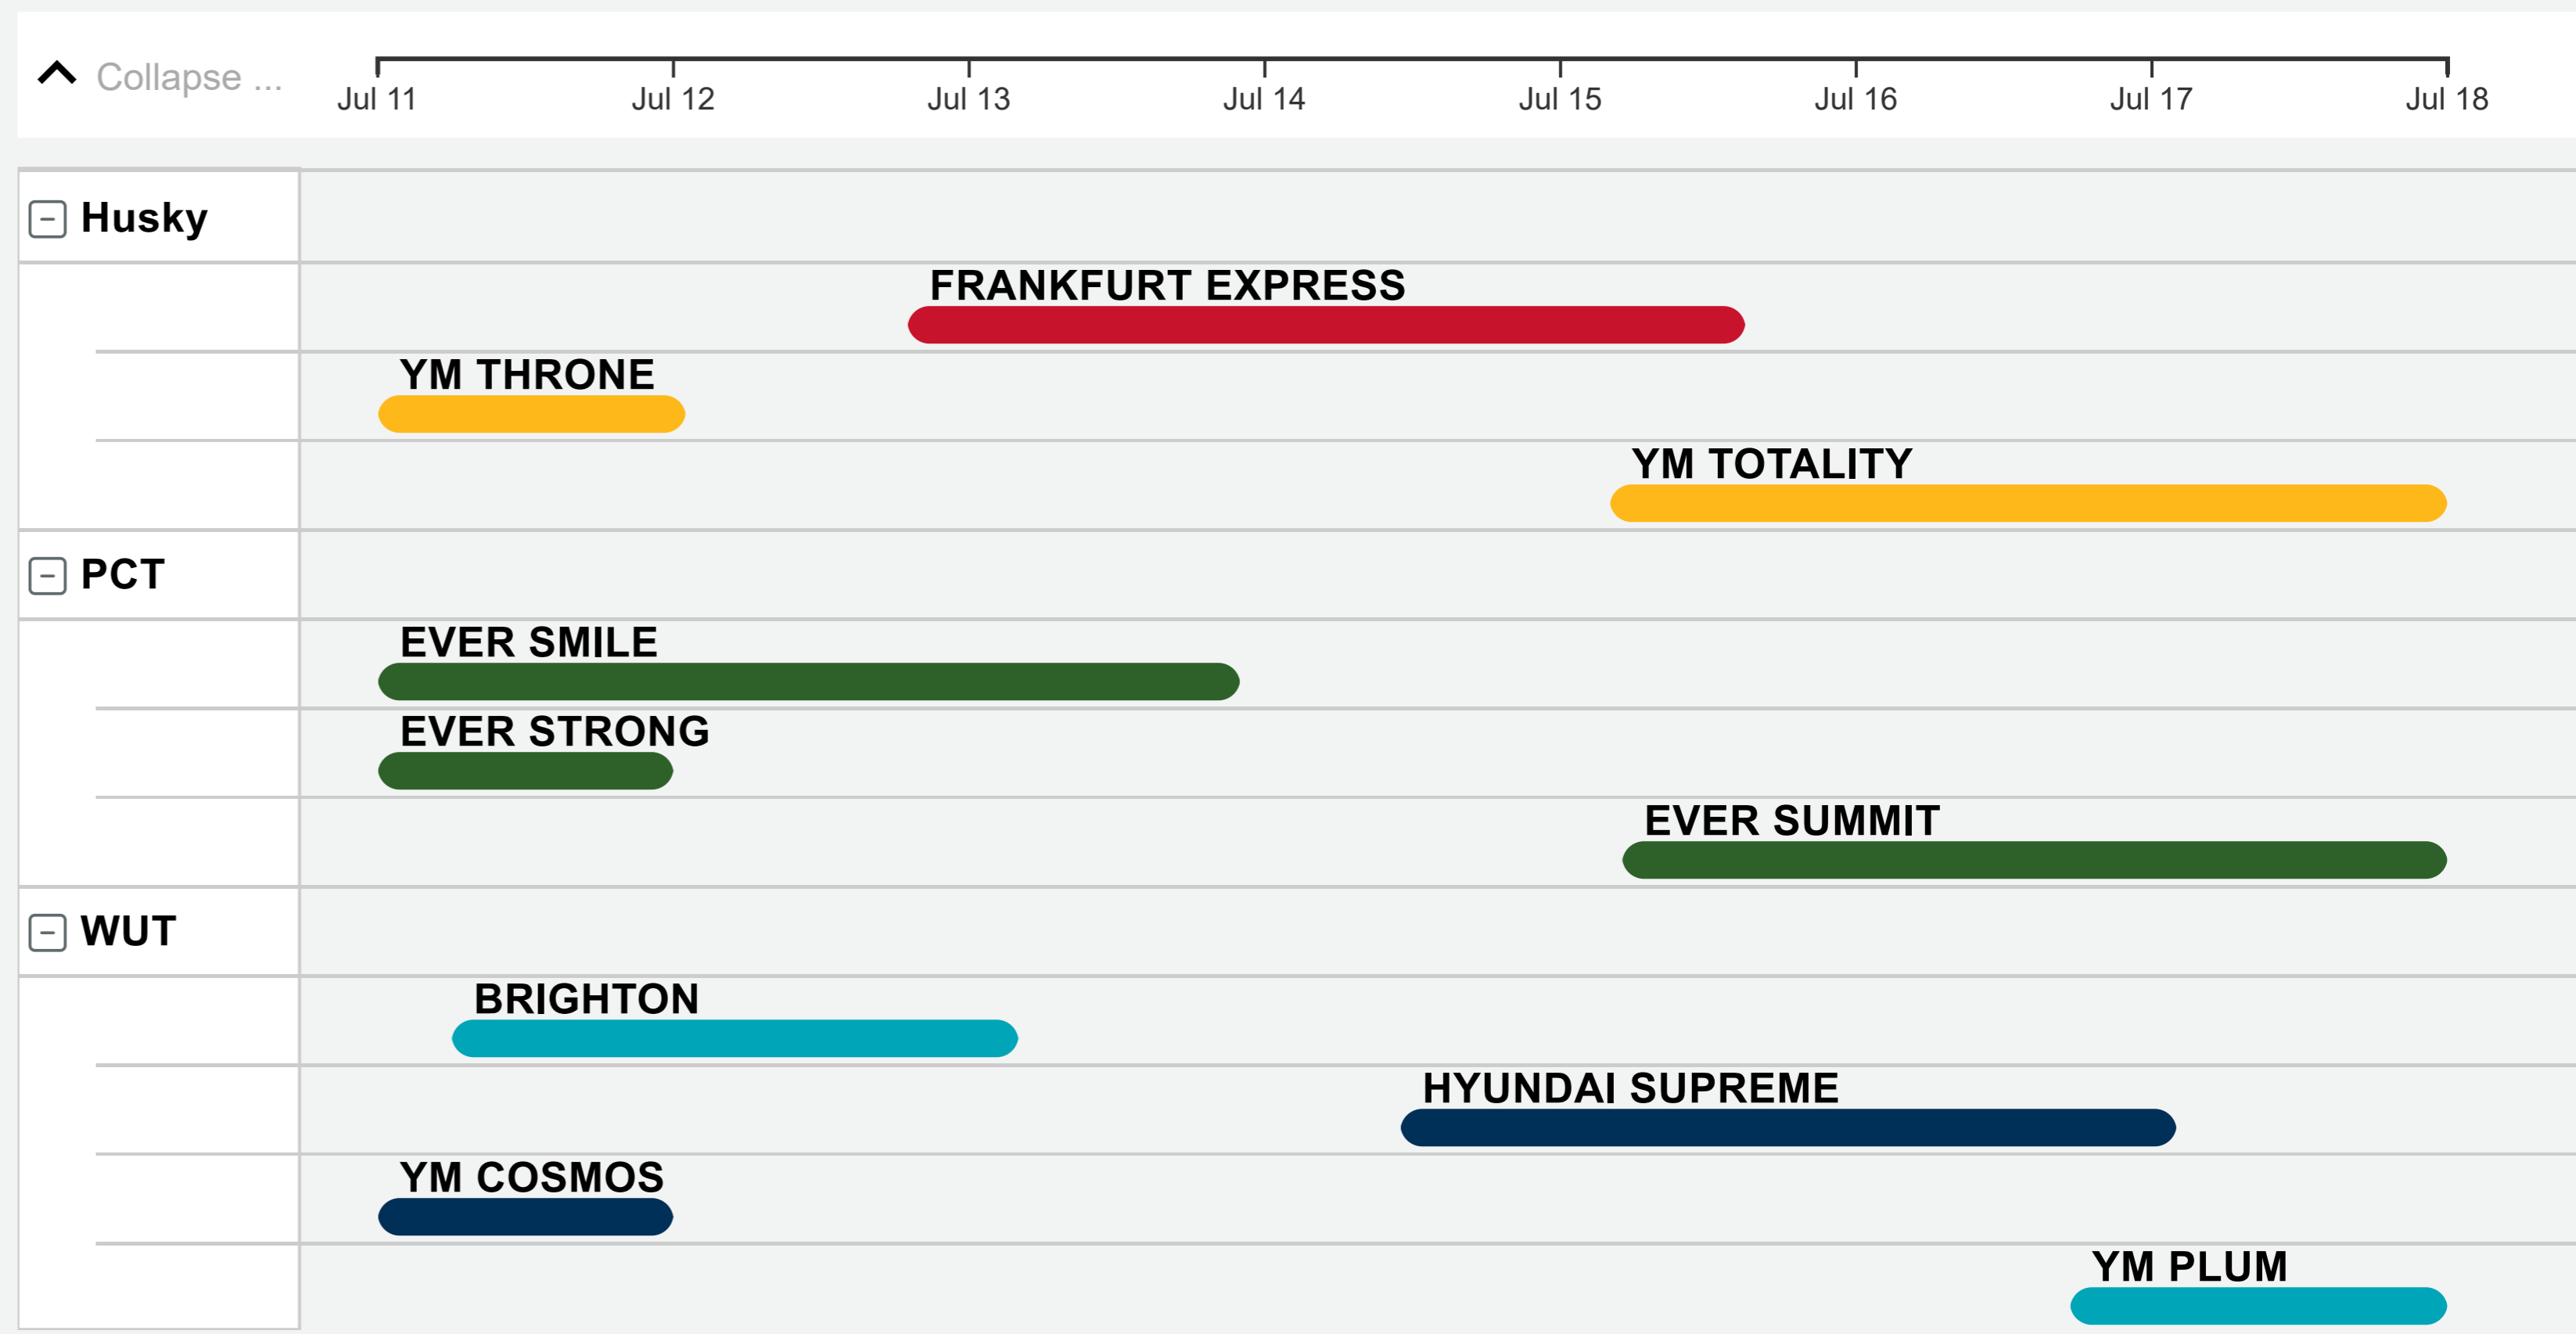

Current Week

Next Week

Week 3

Week 4

Current Week

Service ● FP2 ● PN1 ● TPN ● WC4/TP5

Next Week

Service ● Ad Hoc ● FP2 ● PN1 ● PN3 ● TPN ● WC4/TP5

Week 3

Service ● Ad Hoc ● FP2 ● PN1 ● PN3 ● TPN ● WC4/TP5

Week 4

Service ● FP2 ● PN1 ● PN3 ● TPN ● WC4/TP5